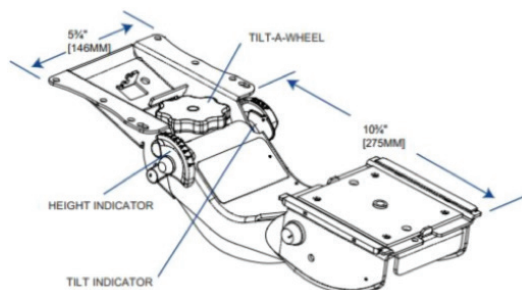

Keyboard Tray

By LifeDesk.

SPECIFICATIONS

Track Length	21"
Platform Sizes	19"W x 11.5"D or 26"W x 11.5"D or 30"W x 11.5"D
Wrist Rest Size	18.25" x 2.375"
Track Mechanism Composition	Rugged Steel
Platform Composition	Light Phenolic Material
Wrist Rest Composition	Gel with Vinyl Fabric and Non-Skid Base
Tilt Range	+10° to -15° (comes with positive lockout pin)
Adjustability	8" adjustment range (3" above, 5" below the work surface)
Loop Color	Black
Mouse Guards	Both right and left sides

The Keyboard Tray by LifeDesk features a counterbalance spring to help offset keyboard weight during height adjustments. No knob, lever, or ratchet handle required to set height; simply lift the platform to the desired position and release. Our platforms are available in three convenient widths: 19, 26, and 30 inches.

Center dial platform angle adjustment with degree indicator readout on left instead of standard tilt knob which has a tendency to break and unscrew
Additional Height Adjustment indicator readout on left – not included with many other models