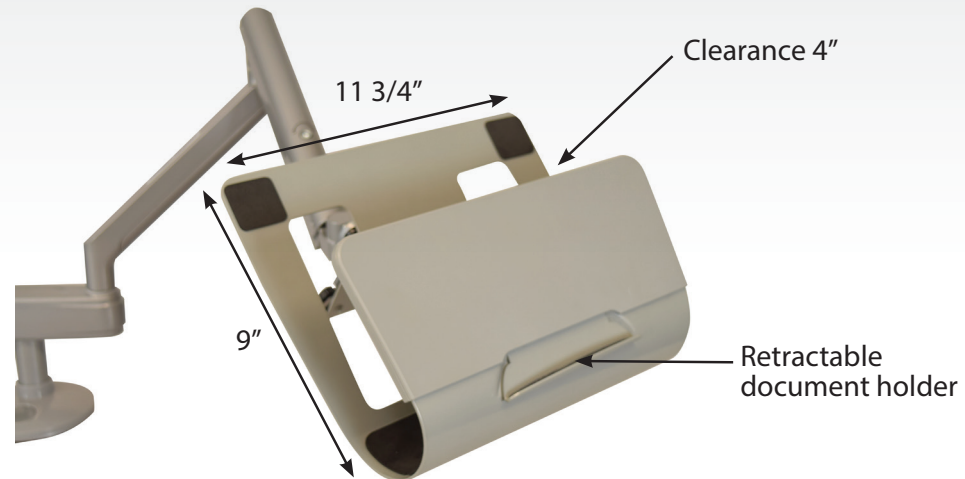

Laptop Holder

By LifeDesk.

SPECIFICATIONS

Total Size	12"W x 9"H x 4"D
Laptop Clearance	4"
Back Height	9"
Document Holder	5 1/4"W x 9"H (Extended)
Composition	Steel
Weight of Laptop Holder	4.9 pounds
Colors	Silver or Black

The Laptop Holder by LifeDesk is the perfect solution for your workspace. The angled mounting plate allows for it to sit autonomously on your worksurface or be attached to one of our Monitor Arms. The Laptop Holder elevates the laptop screen so you're not working with your neck and head pointed down. The Laptop Holder features a pulldown document holder which will eliminate the need for turning or craning your neck to view documents while working.