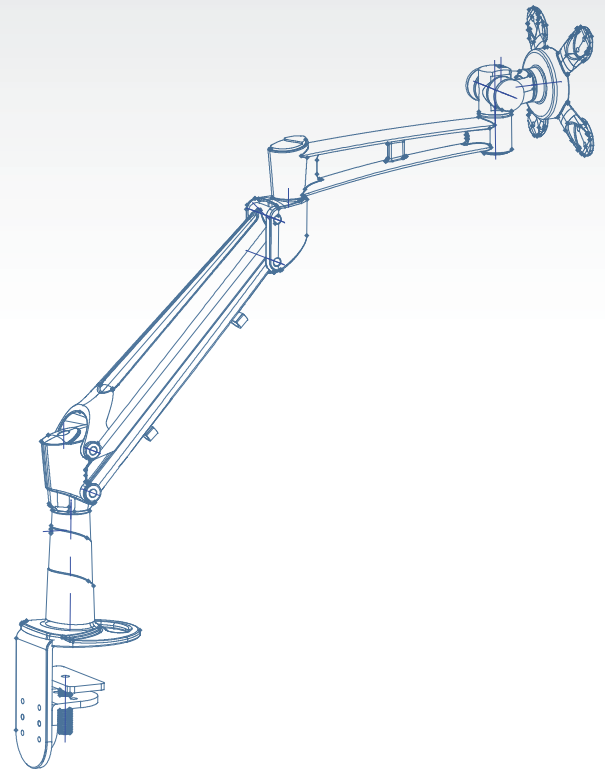

Heavy-Duty Single Monitor Arm

By LifeDesk.

SPECIFICATIONS

LCD size range	17" to 32"
VESA	75/100mm
Max loading	19.8 – 28.6 lb
Monitor Tilt	±45 deg
Monitor Rotation	±180 degrees (left & right)
Pivot	360 degrees (arm display)
Up & down range of arm on center	30 CM
Color	Black or Silver powder coat finish
Base style options	Clamp & Grommet Mounts Both Included
ISO 9001 Certified	Yes
Warranty	5 years on parts